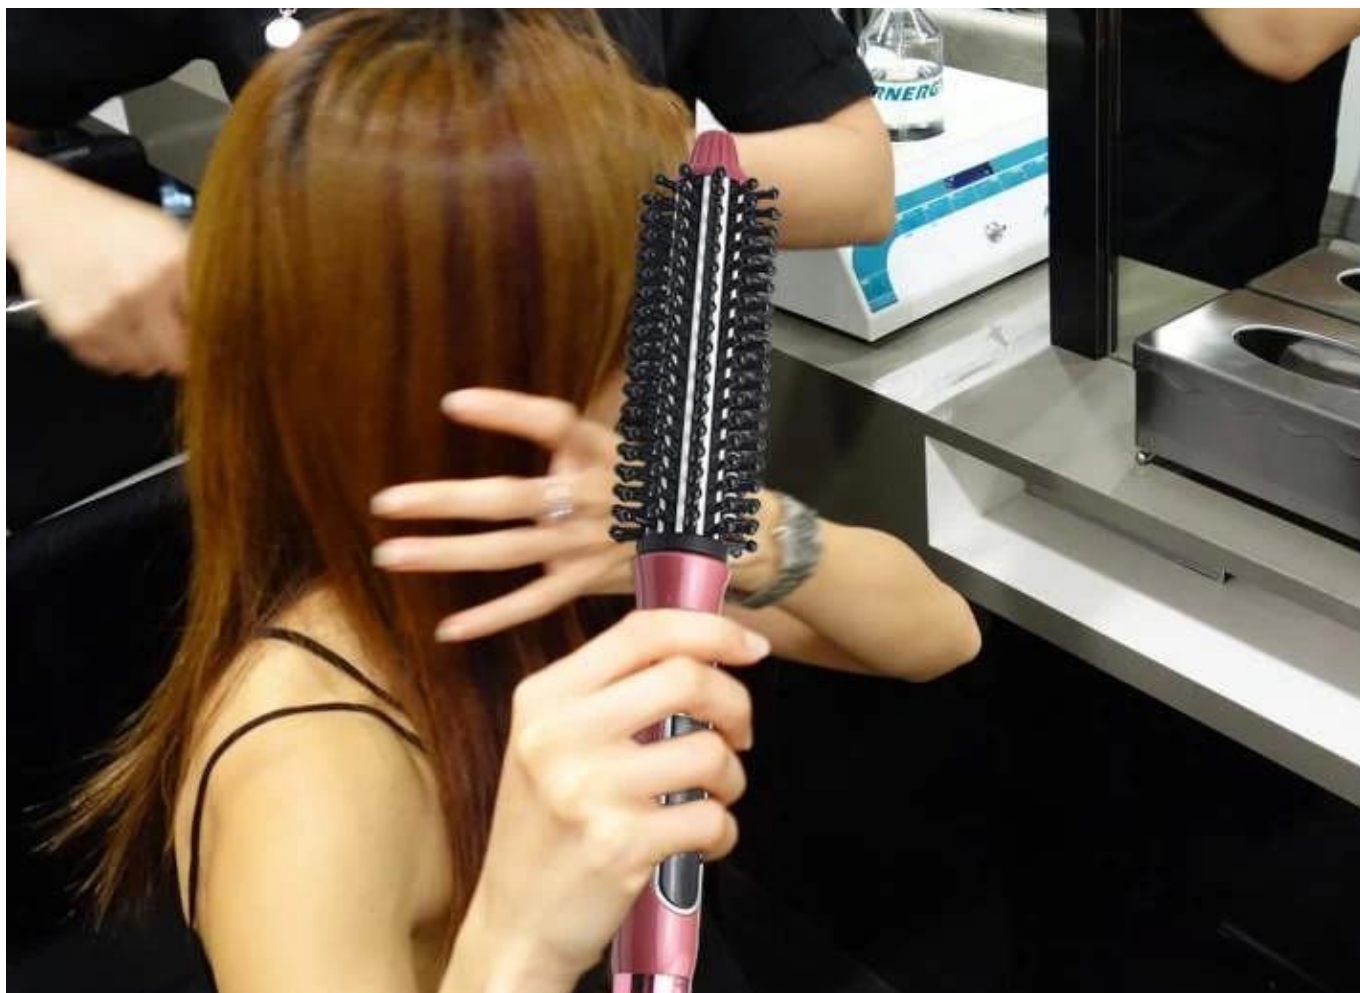

FBT 系列: 系列

FBT 系列 系列 12 系列 系列

系列 F998CKB

系列 LED 系列 F998BFB

系列 F998BA 系列