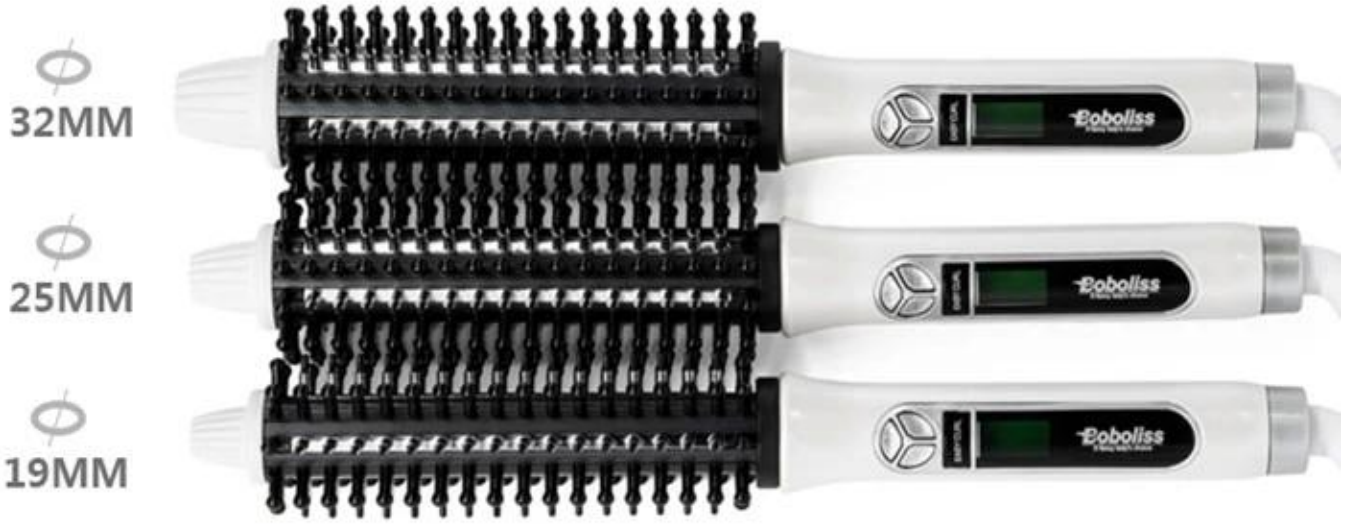

Product Details:

Model:	esc 8316
Material:	plastic
MOQ:	1-100000pcs
Color:	Black
Length:	60cm
Teeth type:	plastic teeth + metal teeth
Power:	8500W
Control:	Temperature control buttons (+/- BUTTON)
Payment:	Paypal
Warranty:	1 Year
Accessories:	2 PTC

Product Options: 1. All plastic teeth, 2. All metal teeth, 3. Half plastic teeth & half metal teeth

Optional 1: All plastic teeth

Optional 2: All metal teeth

Optional 3: Half plastic teeth & half metal teeth

Esc 8316:

19 mm 25 mm 32 mm 19 mm 32 mm

Esc 8316:

adjustable
esc 8316

Esc 8316:

Far infrared ray:
a. Activate the water molecules.
b. Improve blood circulation.
c. Regulate the autonomic nervous system