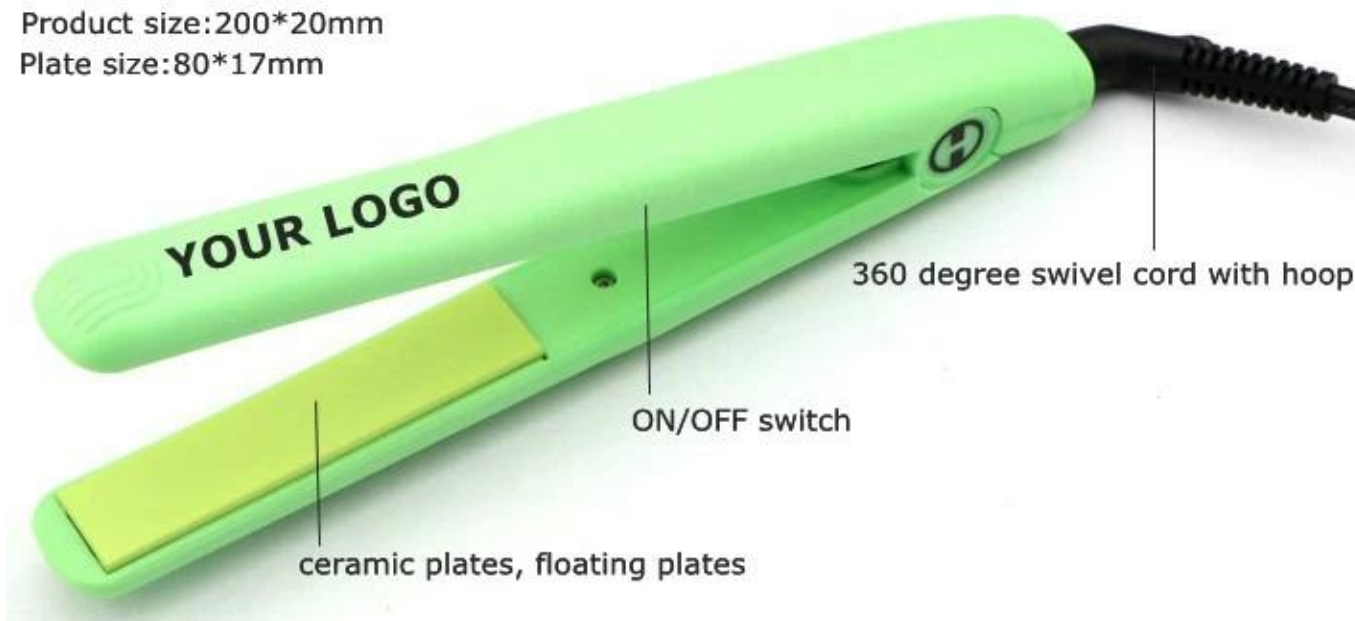

**Product Specifications:**

Model:	F998BK Mini Hair Flat Iron
Material:	ABS Plastic
MOQ:	1-100, 000pcs
Dimensions:	200 mm * 20 mm
Weight:	Approx. 15g, 0.5 oz
Power:	15W
Temperature:	Adjustable (150-200°C)
Plate Size:	80*17mm
Color:	Light Green
Features:	360 degree swivel cord, ON/OFF switch, ceramic plates
Price:	USD50-200

**Product Description:**

F998BK, Mini Hair Flat Iron, ABS Plastic, 15W, 200\*20mm, 80\*17mm, 15g, 0.5 oz, 150-200°C, 360 degree swivel cord, ON/OFF switch, ceramic plates.

**Mini hair flat iron**

Product size: 200\*20mm

Plate size: 80\*17mm

**F998BK Product Details:**

F998BK Mini Hair Flat Iron, ABS Plastic, 15W, 200\*20mm, 80\*17mm, 15g, 0.5 oz, 150-200°C, 360 degree swivel cord, ON/OFF switch, ceramic plates.

**LIISO LIISO F998BK:**