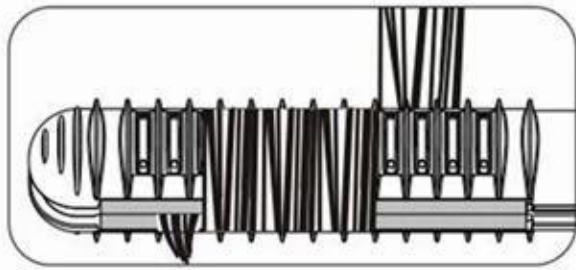

Table Specifications:

Product Name:	Professional X-styler straightener F601HX
Length:	60 cm
Width:	360° free swivel cord, 2.65 cm
Weight:	0.5 kg
Material:	Aluminum
Power:	20W
Temperature:	450F(230°C)
Quantity:	20pcs/CTN
MOQ:	1-100,000pcs
Certification:	CE, Rohs, cETLus, CCC, CB
Color:	Black, Silver
Lead Time:	2 weeks

FBT straightener flat model F601HX with special features and benefits:

The product is a hair straightener with a special design torics, metal plate, shiny painting color, ceramic coating plate, and 5 light digital readout. The white injection color and X plate extra long 110mm are also mentioned. The product is available in 1,000 pcs.

X-Plate (extra long: 110mm)

Comb & Curl

Comb & Straighten

"S" curls

"C" curls

"J" curls

这款直发器采用创新的'悬浮式' S 板设计，能够实现多种发型效果：

包括直发、S 型卷、C 型卷、J 型卷等。产品型号为 [F601HB](#)，"悬浮式 S 板"，采用先进的 3D 悬浮板设计，能够实现多种发型效果。产品于 2013 年推出，具有 360 度旋转电缆，长度为 9 英尺。产品还配备了 5 档数字温度调节器，适合各种发质。产品型号为 F601HB，具有 3 档温度调节器。

3D floating plate, S plate for easy styling and nice effects

Adjustable 5 digital temperature settings, suitable for all types of hair

360 degree rotating cable, 9 feet for salon length cable