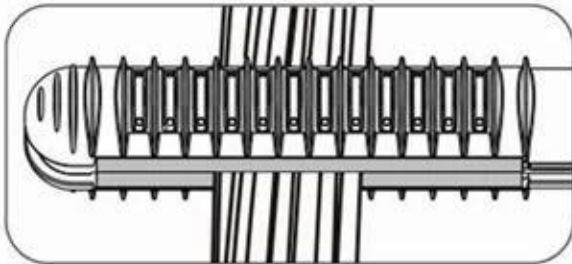

Table Specifications:

Product Name:	Professional X-styler straightener F601HX
Length:	60 cm
Width:	360° free swivel cord, 2.65 cm
Weight:	0.5 kg
Material:	Aluminum
Power:	20W
Temperature:	450F(230°C)
Quantity:	20pcs/CTN
MOQ:	1-100,000pcs
Certification:	CE, Rohs, cETLus, CCC, CB
Color:	Black, Silver
Lead Time:	2 weeks

FBT model F601HX X-features and benefits:

- * Special design torics, metal plate, shiny painting color, ceramic coating plate, 5 light digital readout
- * PTC heating element, special design torics, metal plate, shiny painting color, ceramic coating plate, 5 light digital readout
- * Special design torics, metal plate, shiny painting color, ceramic coating plate, 5 light digital readout
- * Special design torics, metal plate, shiny painting color, ceramic coating plate, 5 light digital readout
- * Special design torics, metal plate, shiny painting color, ceramic coating plate, 5 light digital readout
- * Special design torics, metal plate, shiny painting color, ceramic coating plate, 5 light digital readout
- * 60 days warranty: special design torics, metal plate, shiny painting color, ceramic coating plate, 5 light digital readout

X-Plate (extra long: 110mm)

Comb & Curl

Comb & Straighten

"S" curls

"C" curls

"J" curls

这款直发器采用创新的'悬浮式' S 板设计，能够实现多种发型效果：

包括直发、S 型卷、C 型卷、J 型卷等。产品型号为 [F601HB](#)，"悬浮式 S 板"，采用先进的 3D 悬浮板设计，能够实现多种发型效果。产品于 2013 年推出，具有 360 度旋转电缆，长度为 9 英尺。产品还配备了 5 档数字温度调节器，适合各种发质。产品型号为 F601HB，具有 3 档温度调节器。

3D floating plate, S plate for easy styling and nice effects

Adjustable 5 digital temperature settings, suitable for all types of hair

360 degree rotating cable, 9 feet for salon length cable