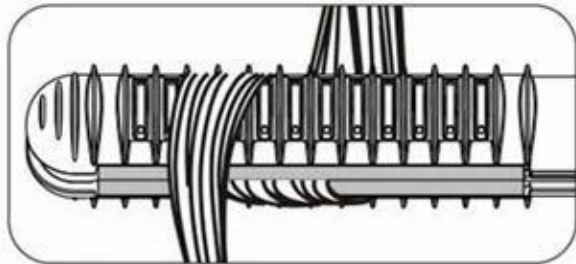

Table Specifications:

Product Name:	Professional X-styler straightener F601HX
Length:	60 cm
Width:	360° free swivel cord, 2.65 cm
Weight:	0.5 kg
Material:	Aluminum
Power:	20W
Temperature:	450F(230°C)
Quantity:	20pcs/CTN
MOQ:	1-100,000pcs
Certification:	CE, Rohs, cETLus, CCC, CB
Color:	Black, Silver
Lead Time:	2 weeks

FBT straightener flat model F601HX with special features and benefits:

The product is a hair straightener with a special design torics, metal plate, shiny painting color, ceramic coating plate, and 5 light digital readout. The white injection color and X plate extra long 110mm are also mentioned. The product is available in 1,000 pcs.

X-Plate (extra long: 110mm)

Comb & Curl

Comb & Straighten

"S" curls

"C" curls

"J" curls

这款直发器采用创新的'悬浮式' S 板设计，能够实现多种发型效果：

包括直发、S 型卷、C 型卷、J 型卷等。产品型号为 [F601HB](#)，"悬浮式 S 板"，采用先进的 3D 悬浮板设计，能够实现多种发型效果。产品于 2013 年推出，具有 360 度旋转电缆，长度为 9 英尺。产品还配备了 5 档数字温度调节器，适合各种发质。产品型号为 F601HB，具有 3 档温度调节器。

3D floating plate, S plate for easy styling and nice effects

Adjustable 5 digital temperature settings, suitable for all types of hair

360 degree rotating cable, 9 feet for salon length cable