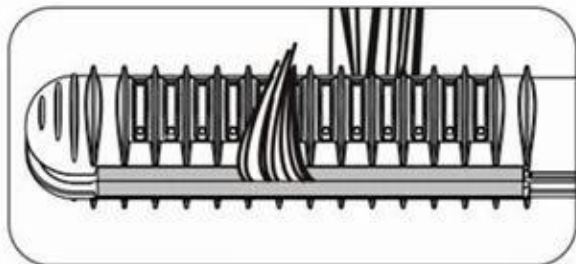

Table Specifications:

Product Name:	Professional X-styler straightener F601HX
Length:	60 cm
Width:	360° free swivel cord, 2.65 cm
Weight:	0.5 kg
Material:	Aluminum
Power:	20W
Temperature:	450F(230°C)
Quantity:	20pcs/CTN
MOQ:	1-100,000pcs
Certification:	CE, Rohs, cETLus, CCC, CB
Color:	Black, Silver
Lead Time:	2 weeks

FBT straightener flat model F601HX with special features and benefits:

The product is a hair straightener with a special design torics, metal plate, shiny painting color, ceramic coating plate, and 5 light digital readout. The white injection color and X plate extra long 110mm are also mentioned. The product is available in 1,000 pcs.

X-Plate (extra long: 110mm)

Comb & Curl

Comb & Straighten

"S" curls

"C" curls

"J" curls

这款直发器采用创新的'悬浮式' S 板设计，能够实现多种发型效果：

包括直发、S 型卷、C 型卷、J 型卷等。产品型号为 [F601HB](#)，"悬浮式 S 板"，采用先进的 3D 悬浮板设计，能够实现多种发型效果。产品于 2013 年推出，具有 360 度旋转电缆，长度为 9 英尺。产品还配备了 5 档数字温度调节器，适合各种发质。产品型号为 F601HB，具有 3 档温度调节器。

3D floating plate, S plate for easy styling and nice effects

Adjustable 5 digital temperature settings, suitable for all types of hair

360 degree rotating cable, 9 feet for salon length cable