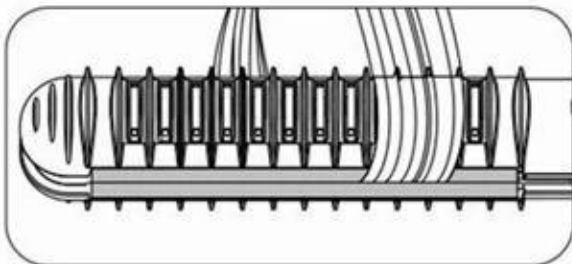

Table Specifications:

Product Name:	Professional X-styler straightener F601HX
Length:	60 cm
Width:	360° free swivel cord, 2.65 cm
Weight:	0.5 kg
Material:	Aluminum
Power:	20W
Temperature:	450F(230°C)
Quantity:	20pcs/CTN
MOQ:	1-100,000pcs
Certification:	CE, Rohs, cETLus, CCC, CB
Color:	Black, Silver
Lead Time:	2 weeks

X-Plate (extra long: 110mm)

Comb & Curl

Comb & Straighten

"S" curls

"C" curls

"J" curls

这款直发器采用创新的'悬浮式' S 板设计，能够实现多种发型效果：

包括直发、S 型卷、C 型卷、J 型卷等。产品型号为 [F601HB](#)，"悬浮式 S 板"，采用先进的 3D 悬浮板设计，能够实现多种发型效果。产品于 2013 年推出，具有 360 度旋转电缆，长度为 9 英尺。产品还配备了 5 档数字温度调节器，适合各种发质。产品型号为 F601HB，具有 3 档温度调节器。

3D floating plate, S plate for easy styling and nice effects

Adjustable 5 digital temperature settings, suitable for all types of hair

360 degree rotating cable, 9 feet for salon length cable