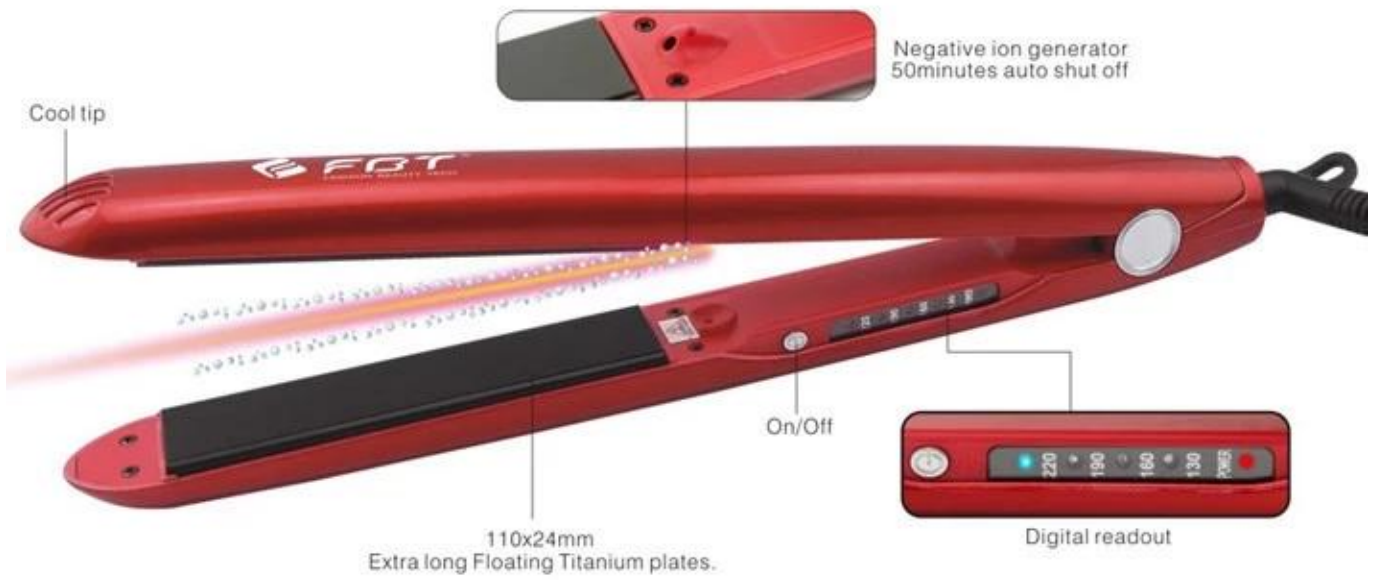

det

MOQ:	1-100000 pc
Dimensions:	110 * 24MM
Material:	PTC
Color:	White, Black
Weight:	0.1g
Temperature:	200°C
Power:	0.5W
Resistance:	100Ω
Accuracy:	±1%
Lead Time:	2 weeks PTC

F601E f:

430F
PTC

F601E

F601E is a professional hair straightener. It has a 360-degree rotating handle and a 220°C temperature setting.

F601E

The F601E is a professional hair straightener. It has a 360-degree rotating handle and a 220°C temperature setting.

- * 1"beveled ceramic plates, 1.5" wide, 1.5" long, 1.5" thick, 1.5" diameter.
- * 1"beveled ceramic plates, 1.5" wide, 1.5" long, 1.5" thick, 1.5" diameter.
- * 1"beveled ceramic plates, 1.5" wide, 1.5" long, 1.5" thick, 1.5" diameter.
- * 1"beveled ceramic plates, 1.5" wide, 1.5" long, 1.5" thick, 1.5" diameter.
- * 60°C temperature control.